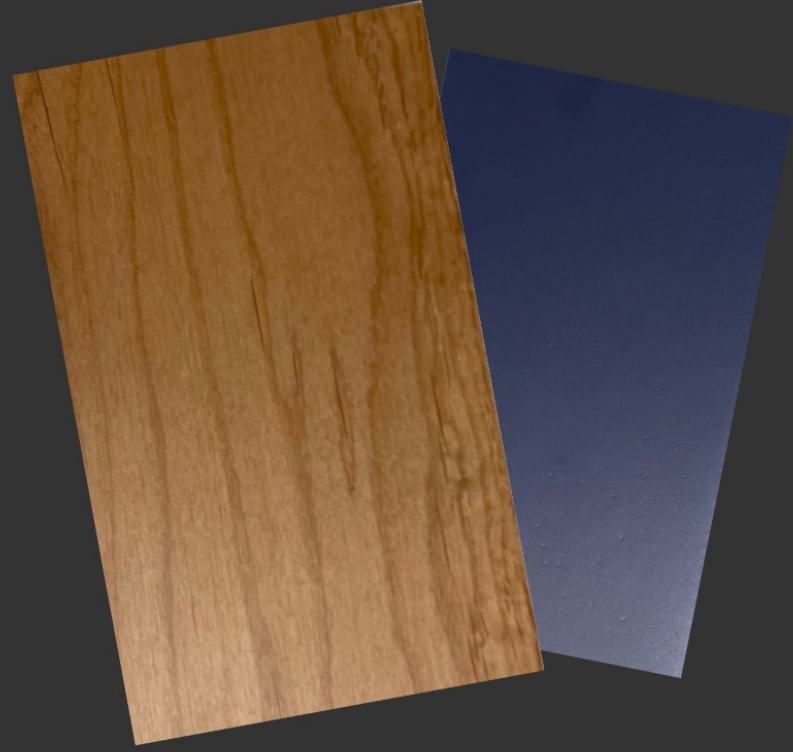

MASTER BATH

CABINETRY