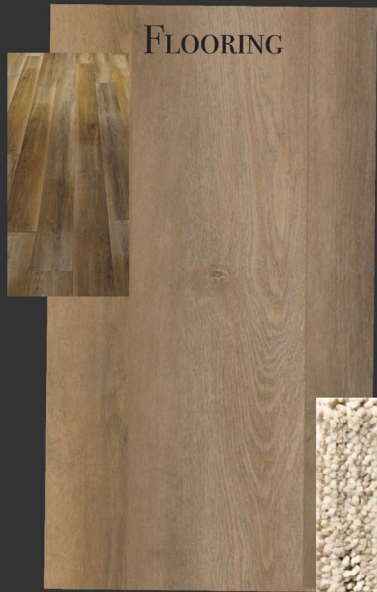

THE COLLECTION AT 6TH ST LIBRARY | VELVET PACKAGE

CABINETS

KITCHEN

FIREPLACE | MASTER BATH

POWDER

BATH 2

	IMAGE	DESCRIPTION
1		<p>LVP</p> <p>COREtec Plus, Gusto Oak</p> <p>(Kahrs Wood Option: Butterscotch)</p>
2		<p>CARPET</p> <p>Tufftex Diego, Coastal Home</p>
3		<p>CABINET</p> <p>Alder, Field Grey</p>
4		<p>KITCHEN</p> <p>4x12 Florida Tile, Trysta Belle Woven Cala Lily, Set Horizontal Straight</p> <p>(Counter: Silestone Eternal Marfil)</p>
5		<p>FIREPLACE MASTER</p> <p>12x24 Crossville Velvet Sticks in Almond, Set with Vertical Ridges</p>
6		<p>MASTER</p> <p>12x24 Crossville Velvet in Almond</p>
7		<p>POWDER</p> <p>4x4 Soho Myorka Cream, Set Straight</p>
8		<p>SECONDARY BATH</p> <p>3x12 Via Appia Ivory Cross Cut Natural</p>
9		<p>SECONDARY BATH LAUNDRY</p> <p>24x24 Via Appia Ivory Cross Cut Natural</p>