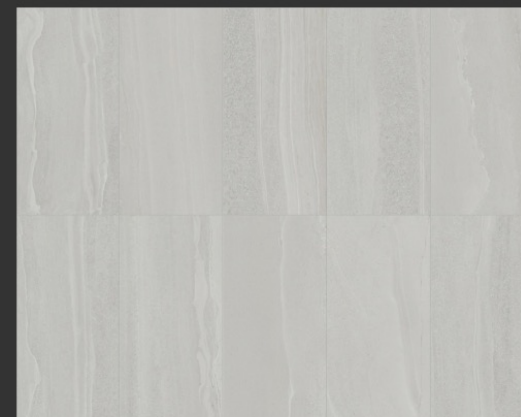

BATH 2

	IMAGE	DESCRIPTION
1		LVP CORETEC Plus, Grandure Oak (Kahrs Wood Option: Life, Faded Black)
2		CARPET Tuftex, Diego in Storm Cloud
3		CABINET Alder in Sweet Honey
4		CABINET PPG in Urban Bronze
5		KITCHEN Glazzio Justeer #JST-1702 Etienne Ash 2 2/5 x 14 1/2 Set in decorative pattern with Horizontal and Vertical Application
6		GT ROOM Yukon Slab Fireplace Surround
7		MASTER LAUNDRY Florida Tile Modtique Estate 24x24 Bath Floor & Shower Walls, Laundry Floor
8		MASTER DECO Florida Tile Modtique Estate Round Mosaic Bath Shower Wall Vertical Deco Accent
9		BATH 2 Arizona Tile Davenport Ash 12x24 Floor & Tub/Shower Surround
10		OPTIONAL POWDER Crossville Studios, Velvet in Grey Sticks Texture 12x24 Wall Accent, Set Vertical