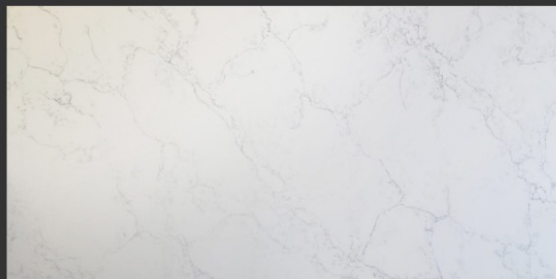

BATH 2

	IMAGE	DESCRIPTION
1		LVP CORETEC Plus, Grandure Oak (Kahrs Wood Option: Life, Faded Black)
2		CARPET Tuftex, Diego in Storm Cloud
3		CABINET Alder in Sweet Honey
4		CABINET PPG in Urban Bronze
5		KITCHEN Glazzio Justeer #JST-1702 Etienne Ash 2 2/5 x 14 1/2 Set in decorative pattern with Horizontal and Vertical Application
6		GT ROOM Yukon Slab Fireplace Surround
7		MASTER LAUNDRY Florida Tile Modtique Estate 24x24 Bath Floor & Shower Walls, Laundry Floor
8		MASTER DECO Florida Tile Modtique Estate Round Mosaic Bath Shower Wall Vertical Deco Accent
9		BATH 2 Arizona Tile Davenport Ash 12x24 Floor & Tub/Shower Surround
10		OPTIONAL POWDER Crossville Studios, Velvet in Grey Sticks Texture 12x24 Wall Accent, Set Vertical