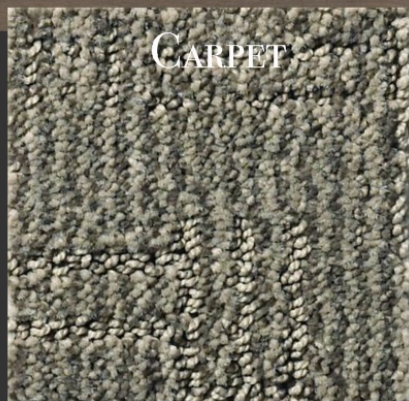

THE COLLECTION AT 6TH ST LIBRARY | MODTIQUE PACKAGE