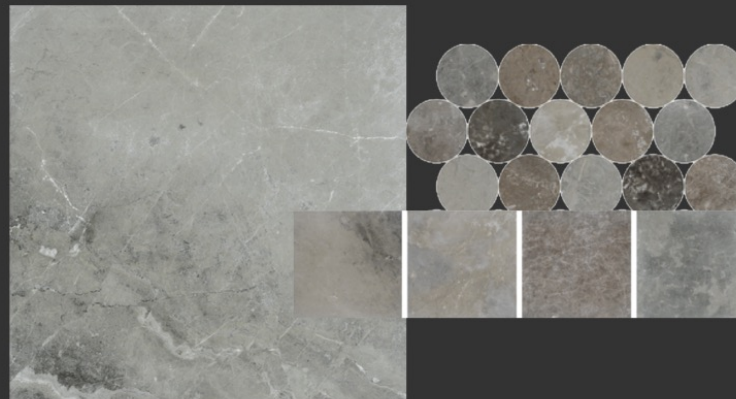

MASTER BATH & LAUNDRY