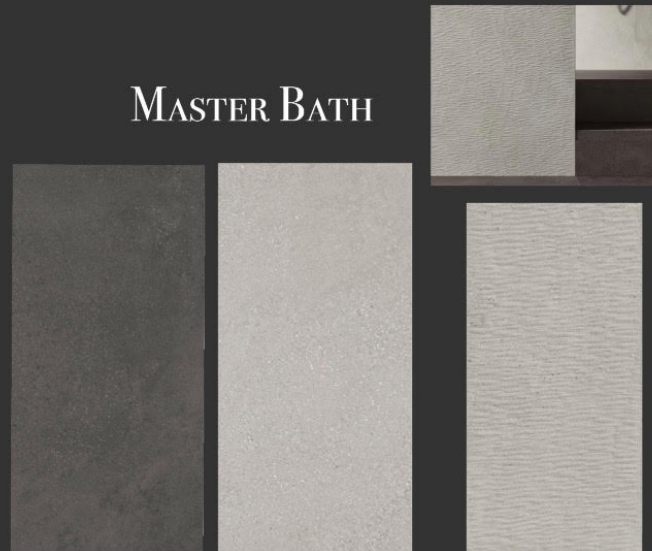

THE COLLECTION AT 6TH ST LIBRARY | PHASE PACKAGE

CABINETRY

KITCHEN

POWDER

MASTER BATH

FIREPLACE | IN-CLOSET LAUNDRY UNDER WASHER/DRYER ONLY

	IMAGE	DESCRIPTION
1		<p>CARPET</p> <p>Tuftex, Diego in Deep Space</p>
2		<p>LVP</p> <p>COREtec Plus Noble Oak</p> <p>(Kahrs Wood Option: Life, Whole Grain)</p>
3		<p>CABINET</p> <p>Alder in Sweet Honey</p>
4		<p>CABINET</p> <p>PPG Urban Bronze</p>
5		<p>KITCHEN</p> <p>Arizona 12x12 Chymia Black Mix, Set Straight</p>
6		<p>FIREPLACE MASTER LAUNDRY FLOOR</p> <p>Happy Floors 12x48 Phase Dark, Set Horizontal Straight on Fireplace</p> <p>Happy Floors 24x24 Phase Dark, Set Straight on Master Bath & In Closet Laundry Floor (Under W/D Only)</p>
7		<p>MASTER SHOWER</p> <p>Happy Floors 12x24 Phase Grey Storm, Set Vertical Straight on Shower Walls</p>
8		<p>MASTER TUB/SHOWER ACCENT</p> <p>Happy Floors 12x24 Phase Grey Storm Deco (Texture), Set Vertical Straight As Deco Behind Shower Controls & At Tub Filler</p>
9		<p>POWDER</p> <p>Arizona 24x24 Terazzo Grey, Set Straight</p>